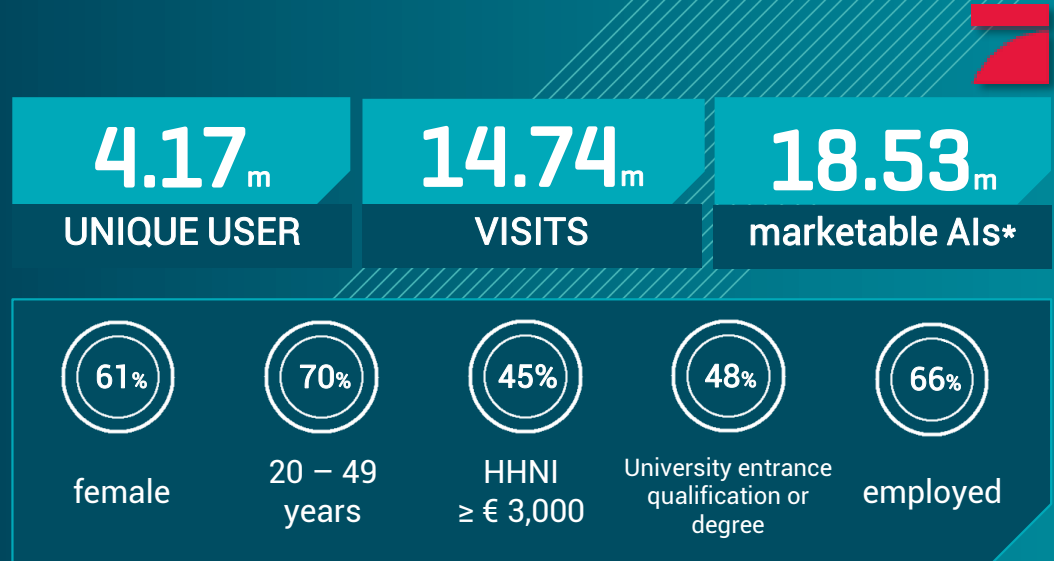

Next Level Entertainment

Prosieben.de

// Digital platform of Germany's successful entertainment brand

// Premium content of TV highlight: „The Voice of Germany“, „Germany's next Topmodel“ and top US series like „Big Bang Theory“

// Real multiscreen over all devices: Desktop, Mobile, Addressable TV

// Attractive sponsorings of formats

// Young target group