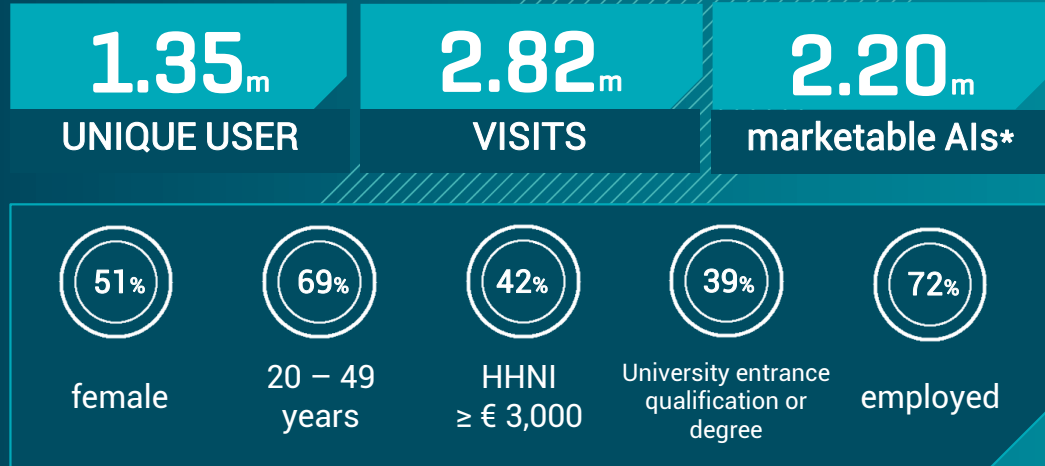

That's what it looks like

[Kabeleins.de](https://www.kabeleins.de)

// Full episodes, highlight clips and web-exclusive contents for all top formats like „Rosin's Restaurant“, „Abenteuer Leben“, „Mein Lokal – Dein Lokal“, „Castle“ and many more

// Previews and premium contents in all kabeleins.de channels: „program A-Z, TV program, automotive and games

// Highlight: Livestreams and exclusive video contents of UEFA Europa League

// Breiwide audience